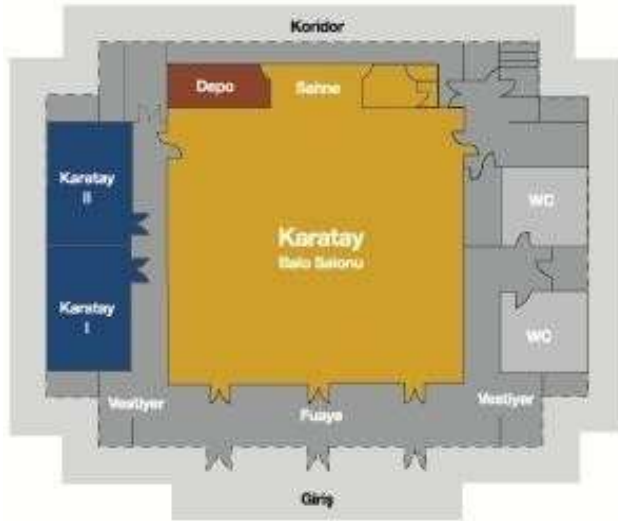

CONFERENCE FACILITIES		
Type	Name of Meeting Facility	Capacity (theatre style)
Ballroom	Karatay	400
Workshop 1	Karatay 1	50
Workshop 2	Karatay 2	50
Workshop 3	Divan 1	70
Workshop 4	Divan 2	70
Workshop 5	Divan 3	12